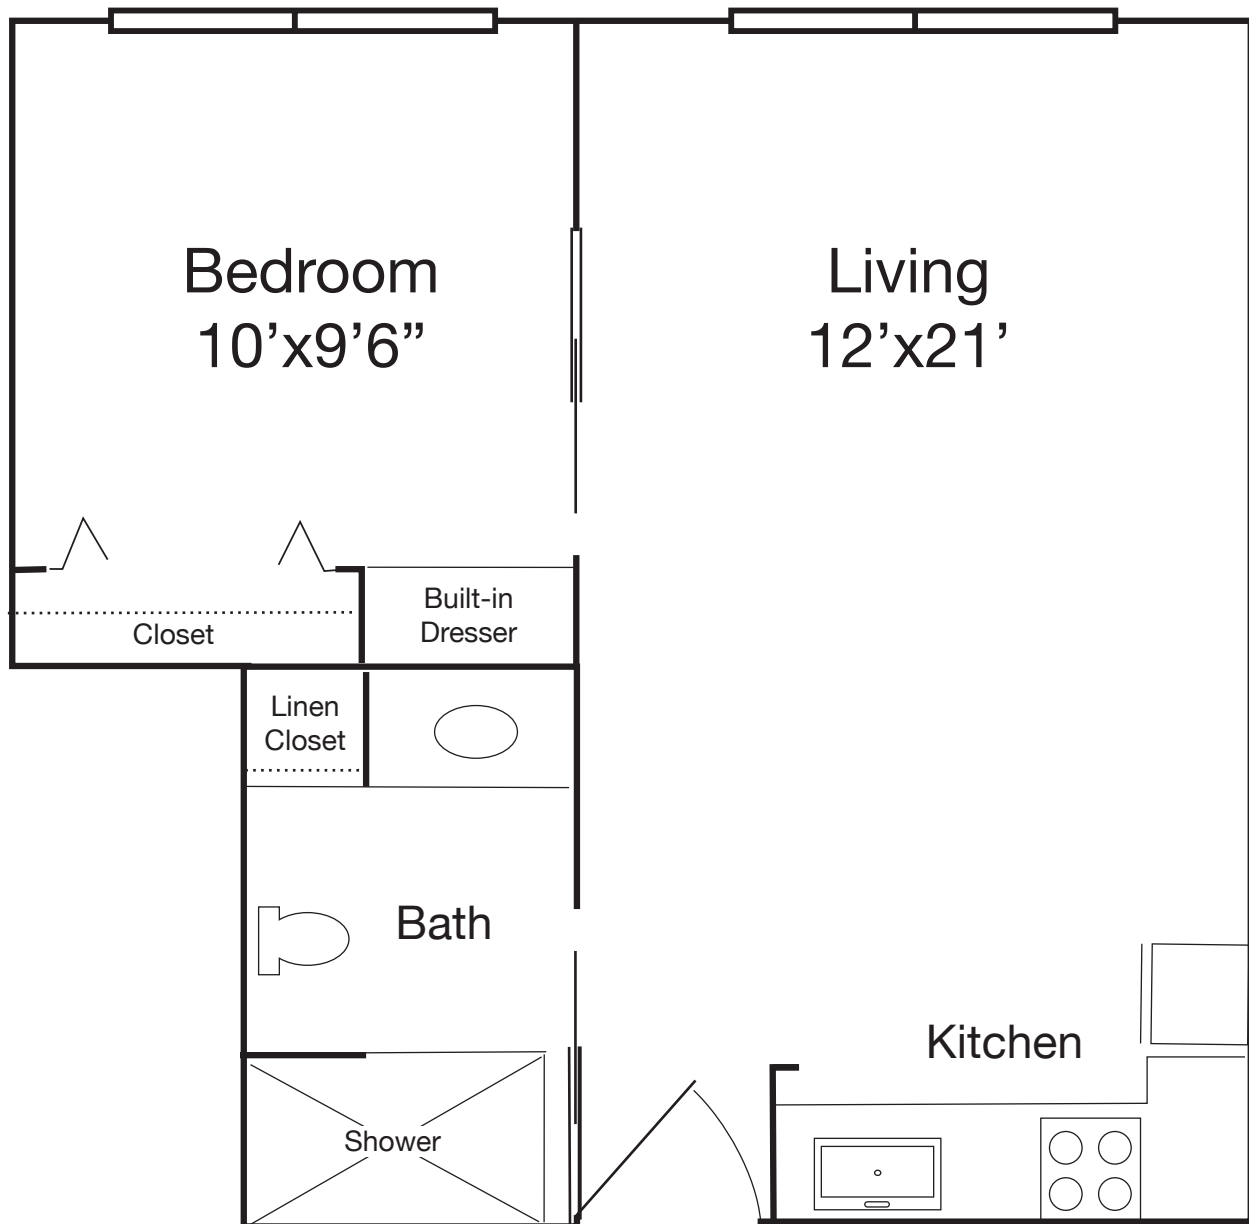

Westminster  
Woods  
on Julington Creek

**Julington**

One Bedroom, One Bath  
435 sq. ft.

*These are typical floor plans but may not be to scale.*