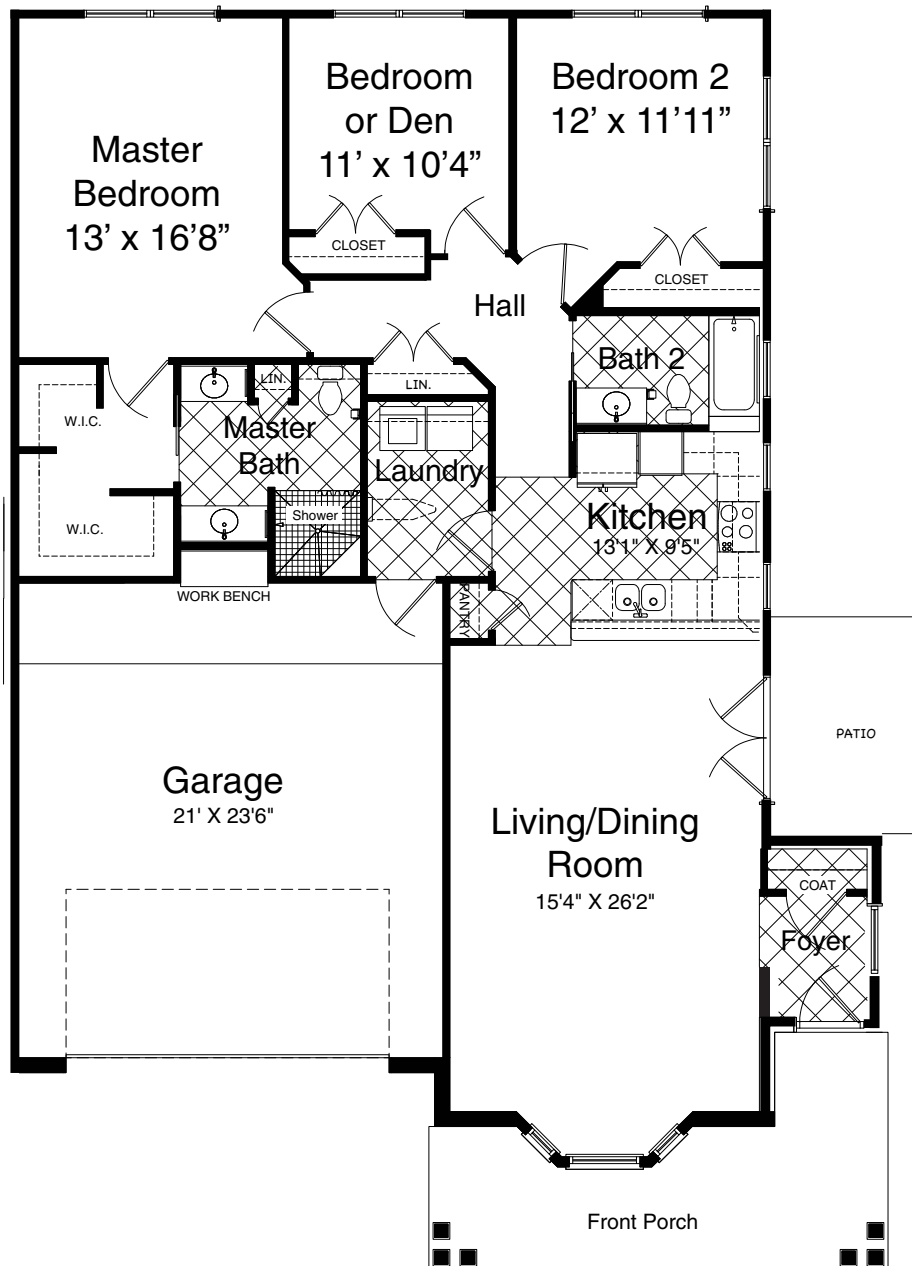

Westminster Woods on Julington Creek

Orangedale

Two Bedroom, Two Bath *with Study*
1,580 sq. ft.

These are typical floor plans but may not be to scale.