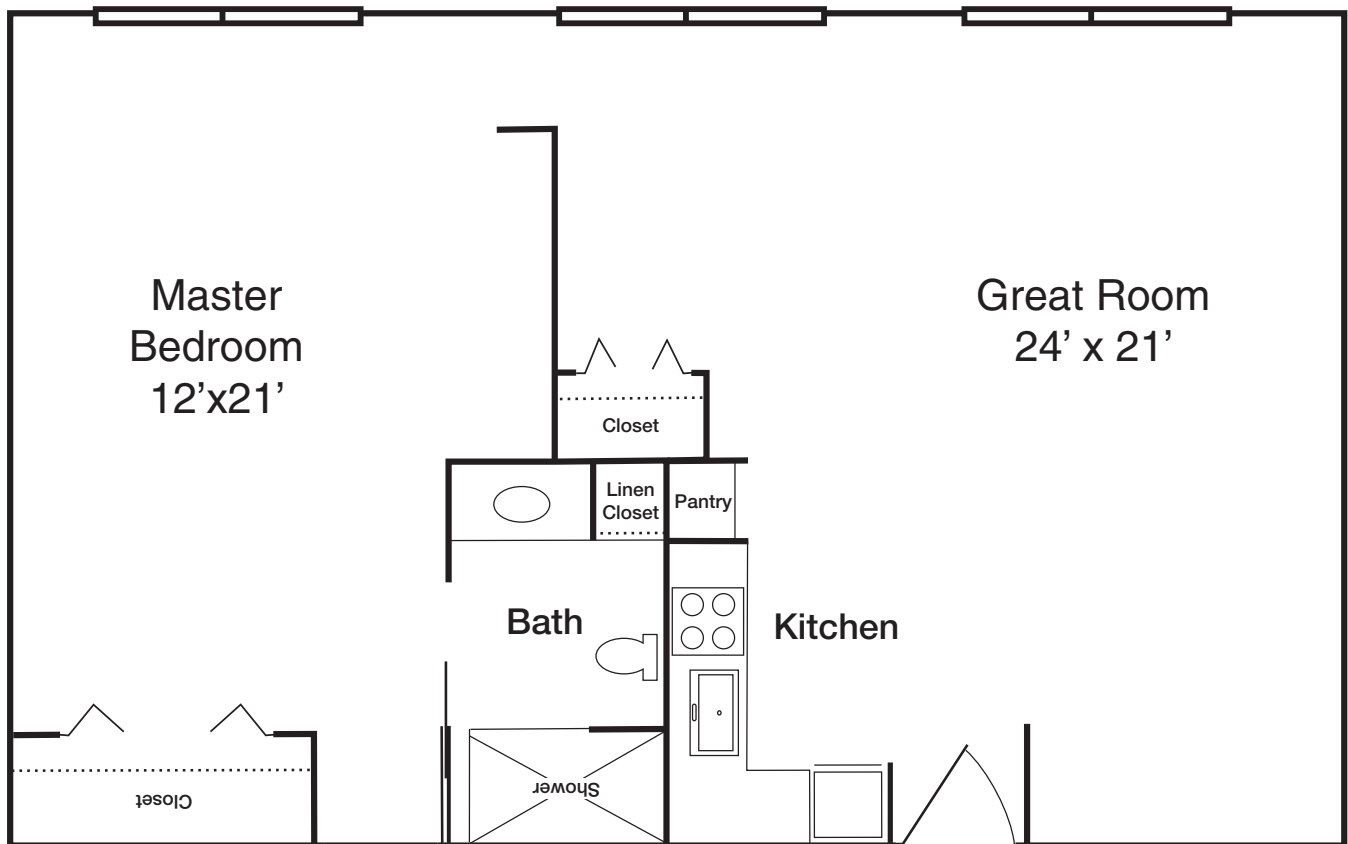

# Westminster Woods

on Julington Creek

**Ortega**

One Bedroom, One Bath  
800 sq. ft.

*These are typical floor plans but may not be to scale.*